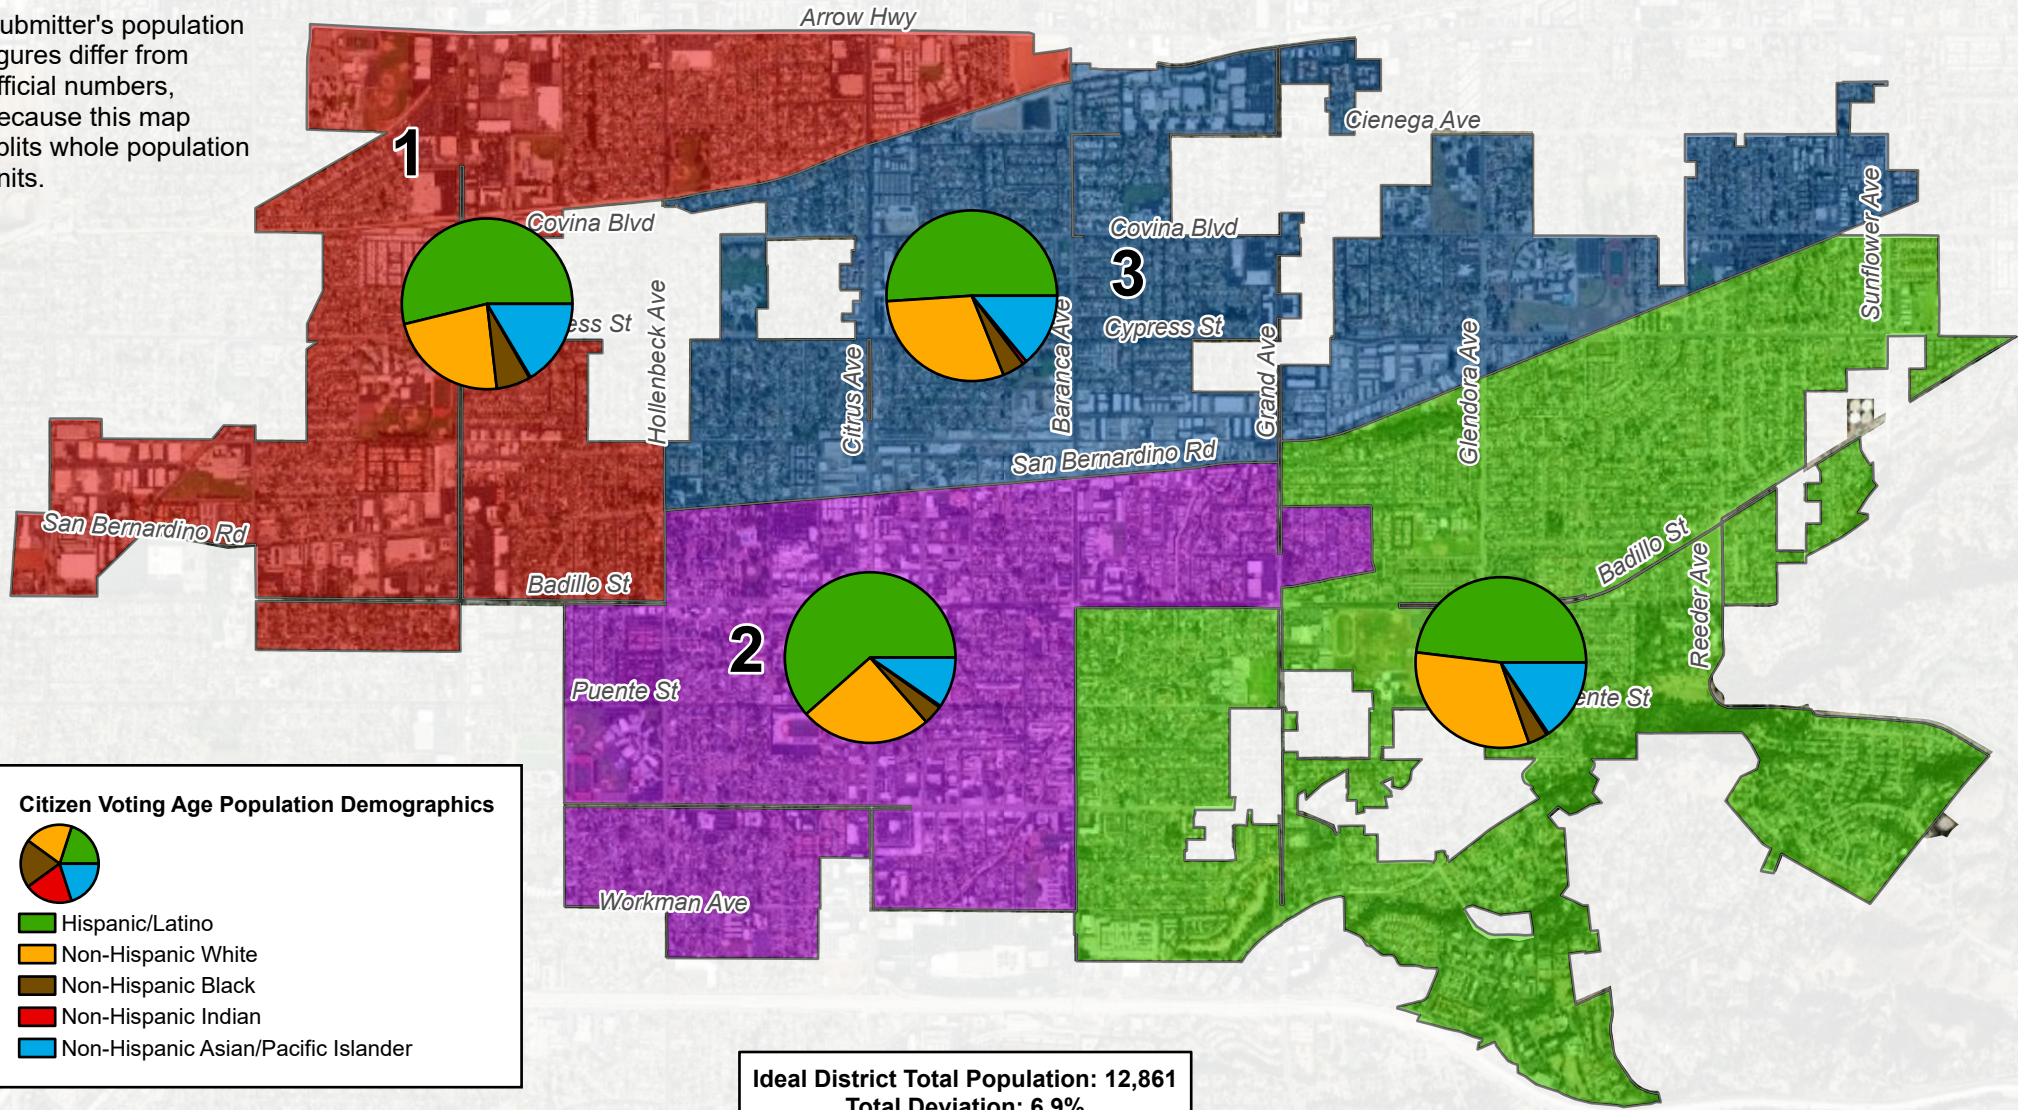

COVINA REDISTRICTING 2021

PUBLIC PARTICIPATION MAP DEMOGRAPHICS

PUBLIC MAP NUMBER 118

Districts Proposed Up For Election In 2022: 1 and 2
 Districts Proposed Up For Election In 2024: 3 and 4

Submitter's population figures differ from official numbers, because this map splits whole population units.

Ideal District Total Population: 12,861
Total Deviation: 6.9%

District	CVAP	Hispanic/Latino	Non-Hispanic White	Non-Hispanic Black	Non-Hispanic Indian	Non-Hispanic Asian/Pacific Islander	Total Population	Deviation From Ideal	Percent Deviation
1	8,153	53.1%	22.7%	6.4%	0.2%	16.2%	12,605	-256	-2%
2	8,207	60.6%	24.5%	3.7%	0.3%	9.4%	13,349	488	3.8%
3	7,902	50.4%	29.7%	4.2%	0.7%	13.8%	12,457	-404	-3.1%
4	9,293	47.5%	31.9%	3.6%	0.4%	15.4%	13,033	172	1.3%

COVINA REDISTRICTING 2021 PUBLIC PARTICIPATION KIT TOTAL POPULATION BY POPULATION UNIT

Name: _____

Phone and/or Email: _____

DISTRICT MAP PROPOSAL 05 of 05

Please use a thick dark-colored pen to draw your map, then submit it at City Hall or by email to districting@covinaca.gov. You can hand deliver, mail, fax, scan and email, or photograph and email your map.

Each number indicates the total population of that "population unit" area. Each district must have essentially equal population. The population of each of the 5 districts should be between 9,775 and 10,803.