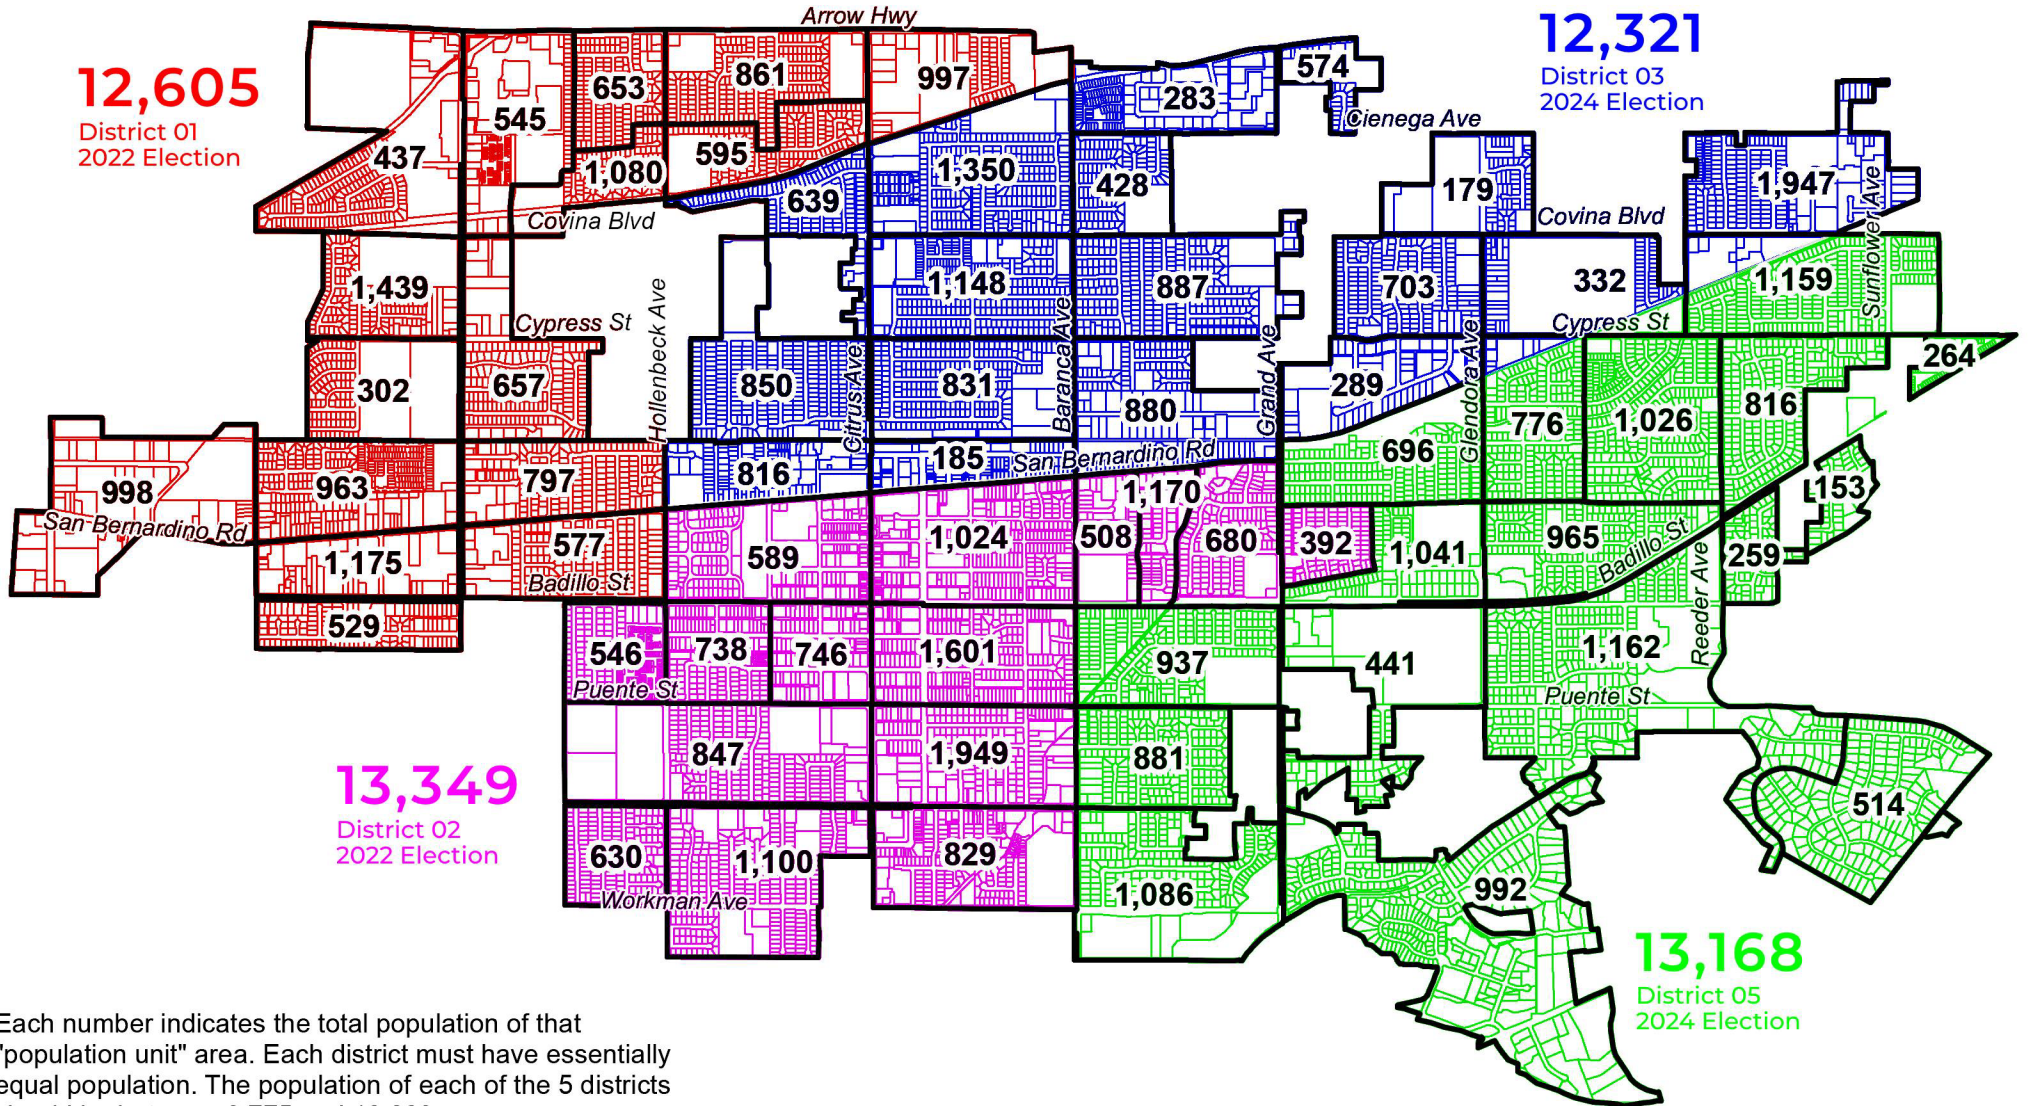

COVINA REDISTRICTING 2021

PUBLIC PARTICIPATION MAP DEMOGRAPHICS

PUBLIC MAP NUMBER 118

Districts Proposed Up For Election In 2022: 1 and 2
 Districts Proposed Up For Election In 2024: 3 and 4

Submitter's population figures differ from official numbers, because this map splits whole population units.

Ideal District Total Population: 12,861
Total Deviation: 6.9%

District	CVAP	Hispanic/Latino	Non-Hispanic White	Non-Hispanic Black	Non-Hispanic Indian	Non-Hispanic Asian/Pacific Islander	Total Population	Deviation From Ideal	Percent Deviation
1	8,153	53.1%	22.7%	6.4%	0.2%	16.2%	12,605	-256	-2%
2	8,207	60.6%	24.5%	3.7%	0.3%	9.4%	13,349	488	3.8%
3	7,902	50.4%	29.7%	4.2%	0.7%	13.8%	12,457	-404	-3.1%
4	9,293	47.5%	31.9%	3.6%	0.4%	15.4%	13,033	172	1.3%

COVINA REDISTRICTING 2021 PUBLIC PARTICIPATION KIT TOTAL POPULATION BY POPULATION UNIT

Name: _____

Phone and/or Email: _____

DISTRICT MAP PROPOSAL 05 of 05

Please use a thick dark-colored pen to draw your map, then submit it at City Hall or by email to districting@covinaca.gov. You can hand deliver, mail, fax, scan and email, or photograph and email your map.

Each number indicates the total population of that "population unit" area. Each district must have essentially equal population. The population of each of the 5 districts should be between 9,775 and 10,803.